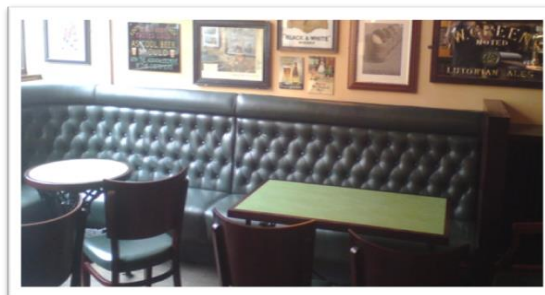

SCOTT REUTER LTD

Upholstery (Continued)

Our seating is found in pubs, restaurants, nightclubs, shops, hospitals, universities, schools, and banks throughout the UK.

Including:

- National Museum of Scotland,
- Le Monde, Edinburgh
- Angus Steakhouse, London
- Michaeljohn Salon, London
- Edinburgh University, Edinburgh
- Karbon, Glasgow
- Desa, London
- One Up, Glasgow
- Hard Rock Cafe, Edinburgh
- Royal Bank of Scotland, nationwide
- Dollar Academy, Clackmannanshire
- The Jewel Miners Club, Edinburgh
- Junction Bar, Edinburgh