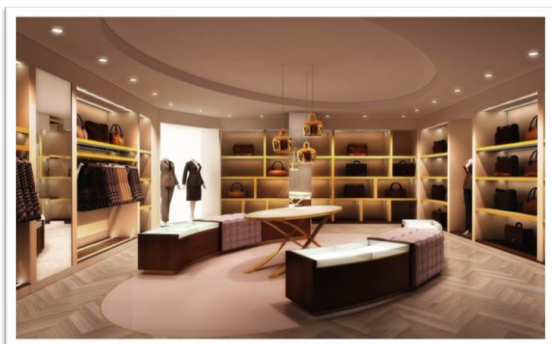

SCOTT REUTER LTD

Upholstery (Continued)

Our seating is found in pubs, restaurants, nightclubs, shops, hospitals, universities, schools, and banks throughout the UK.

Including:

- National Museum of Scotland,
- Le Monde, Edinburgh
- Angus Steakhouse, London
- Michaeljohn Salon, London
- Edinburgh University, Edinburgh
- Karbon, Glasgow
- Desa, London
- One Up, Glasgow
- Hard Rock Cafe, Edinburgh
- Royal Bank of Scotland, nationwide
- Dollar Academy, Clackmannanshire
- The Jewel Miners Club, Edinburgh
- Junction Bar, Edinburgh