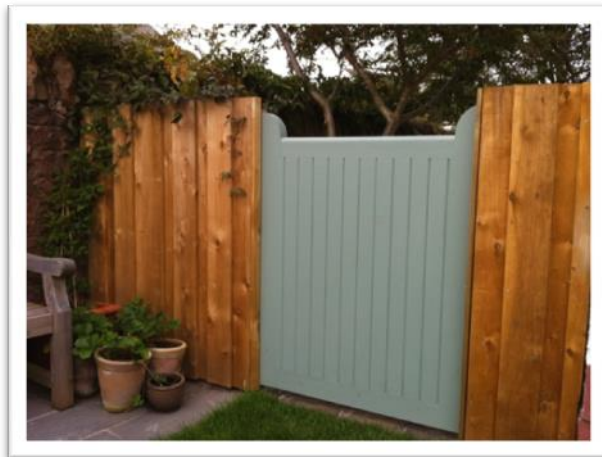

SCOTT REUTER LTD

Domestic joinery

Wide range of domestic joinery services available including manufacturing and fitting doors and gates to domestic properties.